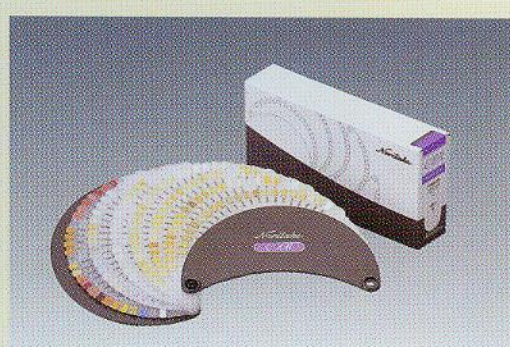

CZR COMPLETE

EX-3 COMPLETE / CONVENTIONAL

9 PLATES SET

EX-3 COMPLETE / nCOLOR

9 PLATES SET

EX-3 COMPLETE / POWDER OPAQUE

8 PLATES SET

CERABIEN COMPLETE

7 PLATES SET

CZR COMPLETE

7 PLATES SET

CZR PRESS COMPLETE

4 PLATES SET

EX-3 PRESS COMPLETE

6 PLATES SET

EX-3 UNIVERSAL OPAQUE

SINGLE PLATE

(Available in April, 2011)

EX-3 UNIVERSAL OPAQUE MODIFIER

SINGLE PLATE

(Available in April, 2011)

SCREENING PORECLAIN

SINGLE PLATE

All single plates are available as individual item.