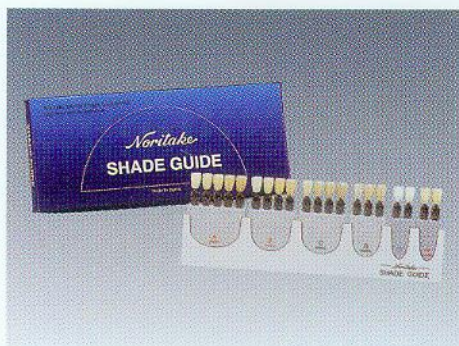

# Related Materials

## NORITAKE SHADE GUIDE

The Noritake Shade Guide has been specifically designed to match precisely with Noritake Porcelains. It will make shade taking from natural teeth very easy.

### Basic Concept of Shades

Noritake Porcelain incorporates less of a greenish color and shifts toward more of a pinkish color. This new system promotes better reproduction of the vivid shades of natural teeth. Noritake shade Guide was developed utilizing this concept. Please note that stains have not been used in the fabrication of the Shade Guides to facilitate the correct selection of shades.

## NORITAKE ESTHETIC WHITE SHADE GUIDE

ESTHETIC WHITE SHADE GUIDE is a shade guide for new bleaching shades of CZR and CZR PRESS. It is to create whiter shades rather than NW shades.

- EW00 .... Ultimate white shade with highest opacity
- EW0 .... Whiter and higher opacity than NW0
- EW ..... Whiter than NW0 but the same opacity
- EYW ..... Slightly yellow white shade with the same opacity as NW0