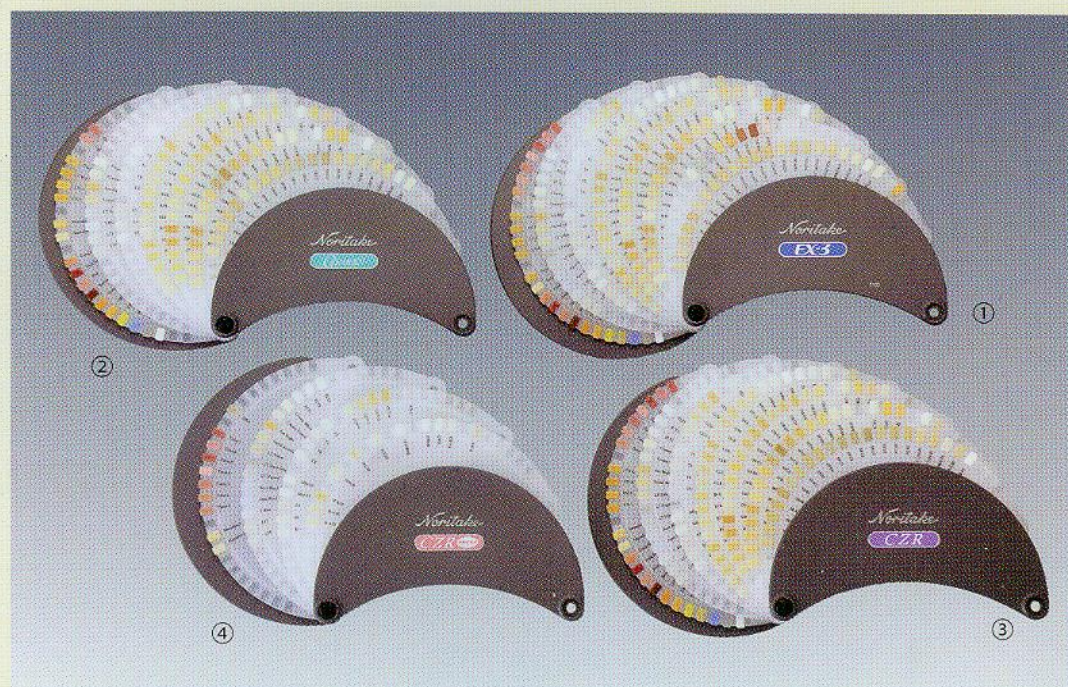

### Basic Concept of Shades

Noritake Porcelain incorporates less of a greenish color and shifts toward more of a pinkish color. This new system promotes better reproduction of the vivid shades of natural teeth. Noritake shade Guide was developed utilizing this concept. Please note that stains have not been used in the fabrication of the Shade Guides to facilitate the correct selection of shades.

### Noritake Original Shades

- NP1.5 ..... The chroma is between A1 and A2 shades - the hue corresponds to the slightly reddish shades.
- NP2.5 ..... The chroma is between A2 and A3 shades - the hue corresponds to the slightly reddish shades.
- NW0, NW0.5 .... These two shades are useful for the cases where whiter teeth are required due to the patient's request or to match adjacent bleached teeth.

## NORITAKE ESTHETIC WHITE SHADE GUIDE

ESTHETIC WHITE SHADE GUIDE is a shade guide for new bleaching shades of CZR and CZR PRESS. It is to create whiter shades rather than NW shades.

- EW00 .... Ultimate white shade with highest opacity
- EW0 .... Whiter and higher opacity than NW0
- EW ..... Whiter than NW0 but the same opacity
- EYW ..... Slightly yellow white shade with the same opacity as NW0

## NEW COLOR GUIDE

NORITAKE NEW COLOR GUIDE is new and unique color guide for all Noritake porcelains (except Ti-22). The shape is designed with original crescent shape. This color guide makes ceramist work very easy and getting correct shade image for ceramists can create beautiful porcelain work with Noritake porcelains.